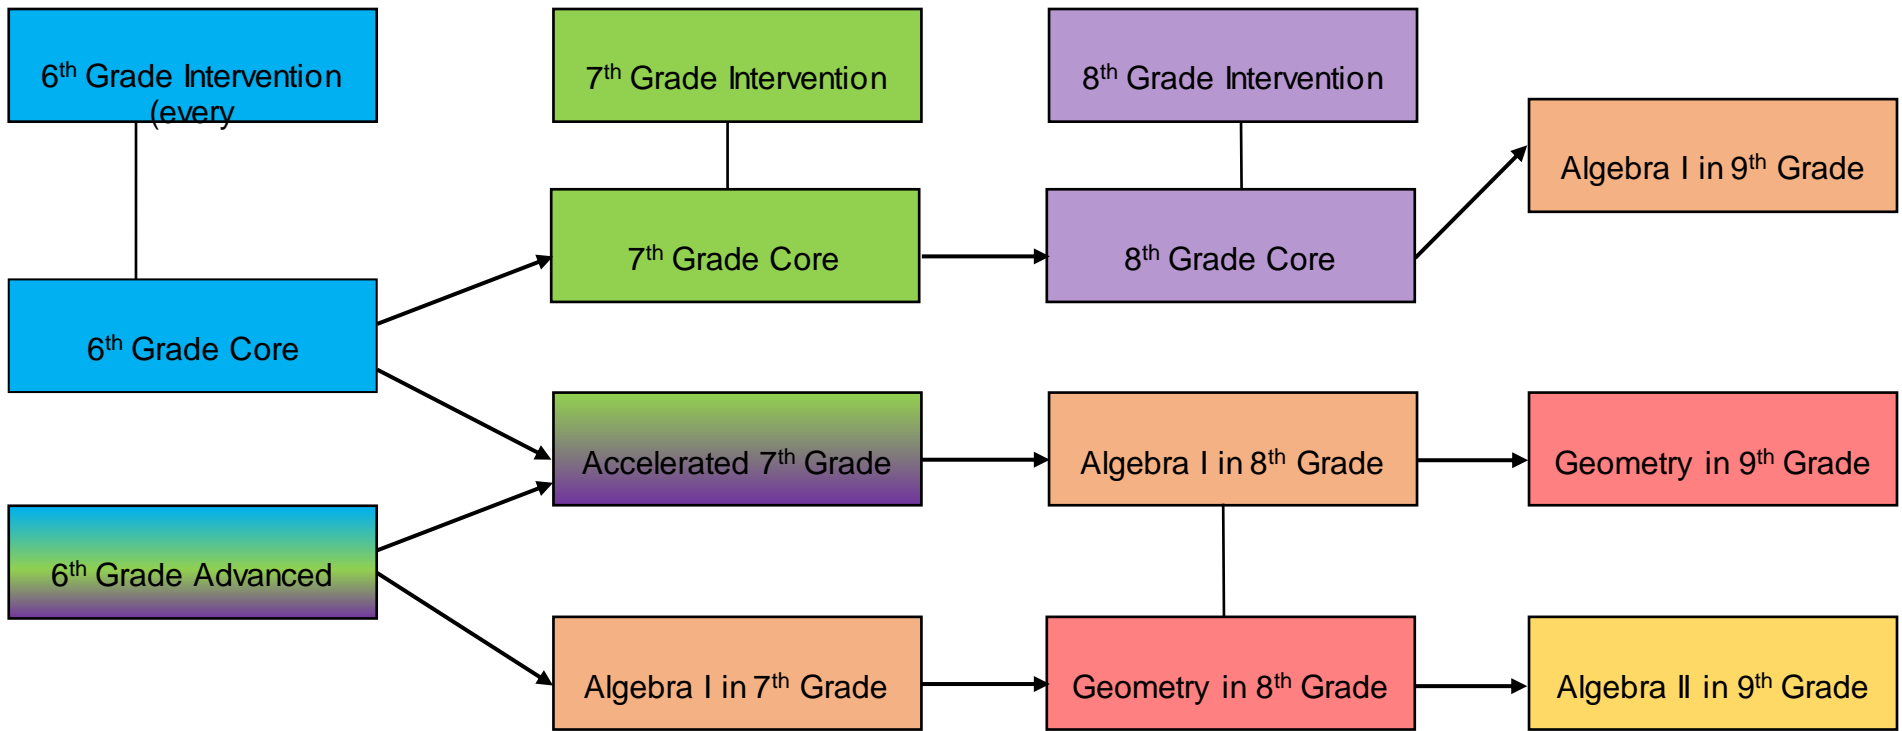

NATHAN BISHOP MIDDLE SCHOOL MATH COURSE MAP

Understanding this Course Map:

- 1) Some students will have TWO math classes: every other day Intervention, and every day Core Math
 - a. These students will only remain in Intervention each year if they still need it
- 2) Most students will have ONE math class. The color of the box indicates the grade level standards being taught in that course.
 - a. 6th Grade Advanced Math covers all 6th-8th math standards
 - b. Accelerated 7th Grade Math covers both 7th and 8th math standards
- 3) High School courses taught at Nathan Bishop require successful completion of 8th grade Math.
 - a. It is possible for an 8th grader to take both Algebra I and Geometry if they choose.
- 4) 9th grade courses shown are a traditional model, but may not reflect all the options available at the High School they attend.